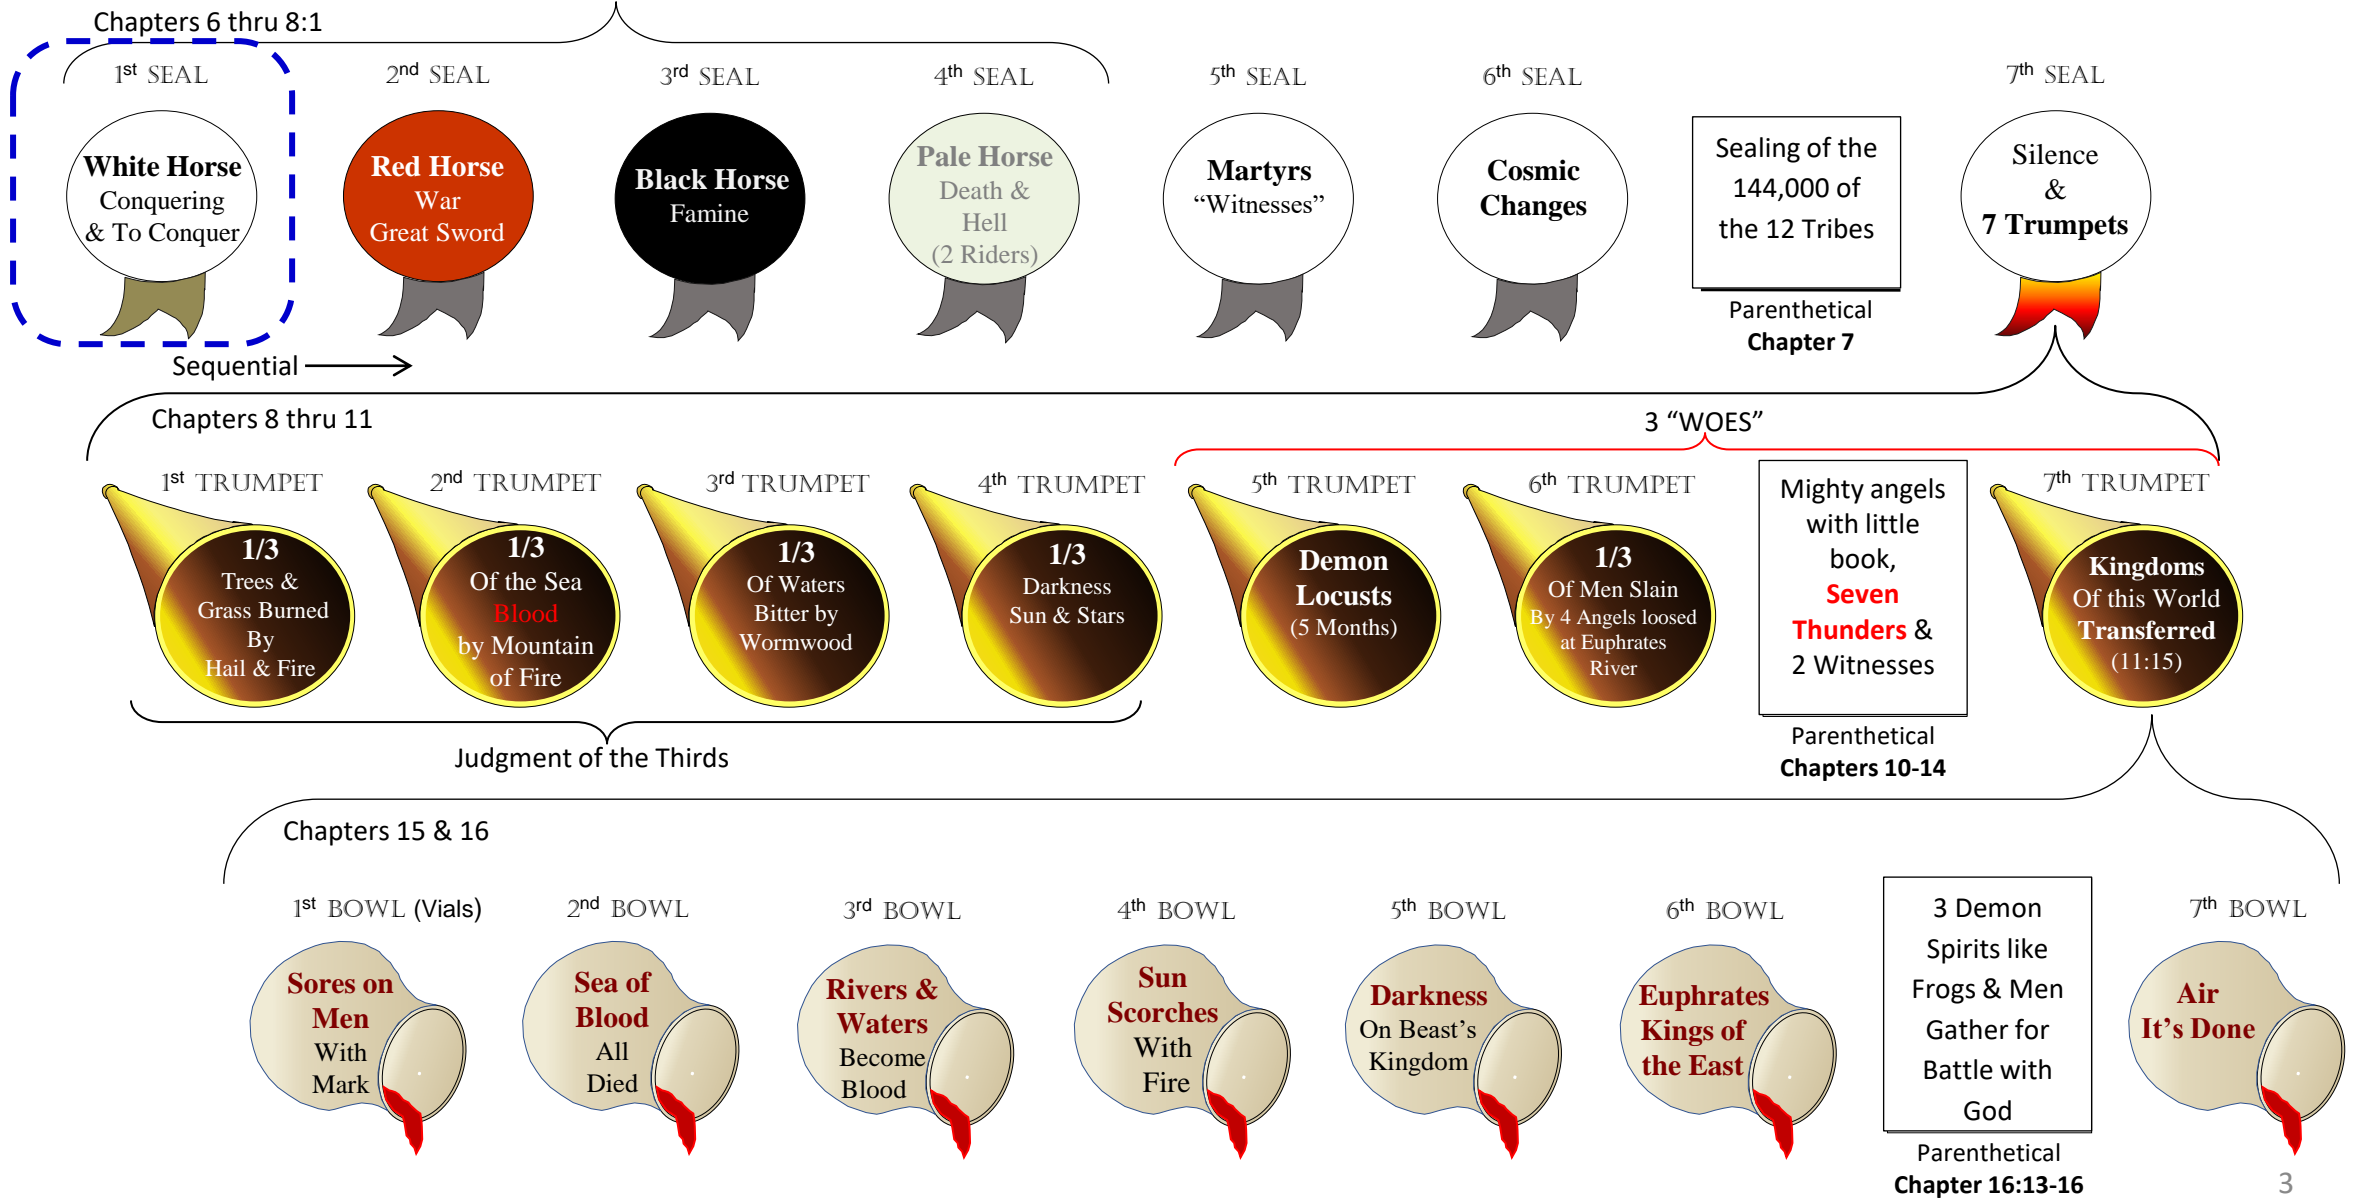

Revelation (Outline - Rev. 1:19)

I. "Things which thou hast seen," (Ch. 1)

II. "Things which are," (Ch. 2 & 3)

III. "Things which shall be hereafter;..." (*Meta tauta* - after these things - Ch. 4 - 22)

GOD'S WRATH REVEALED
Rev. Chapters 6-19, Logarithmic Progression?
A deluge / flood Daniel 9:26

The Four Horseman of the Apocalypse